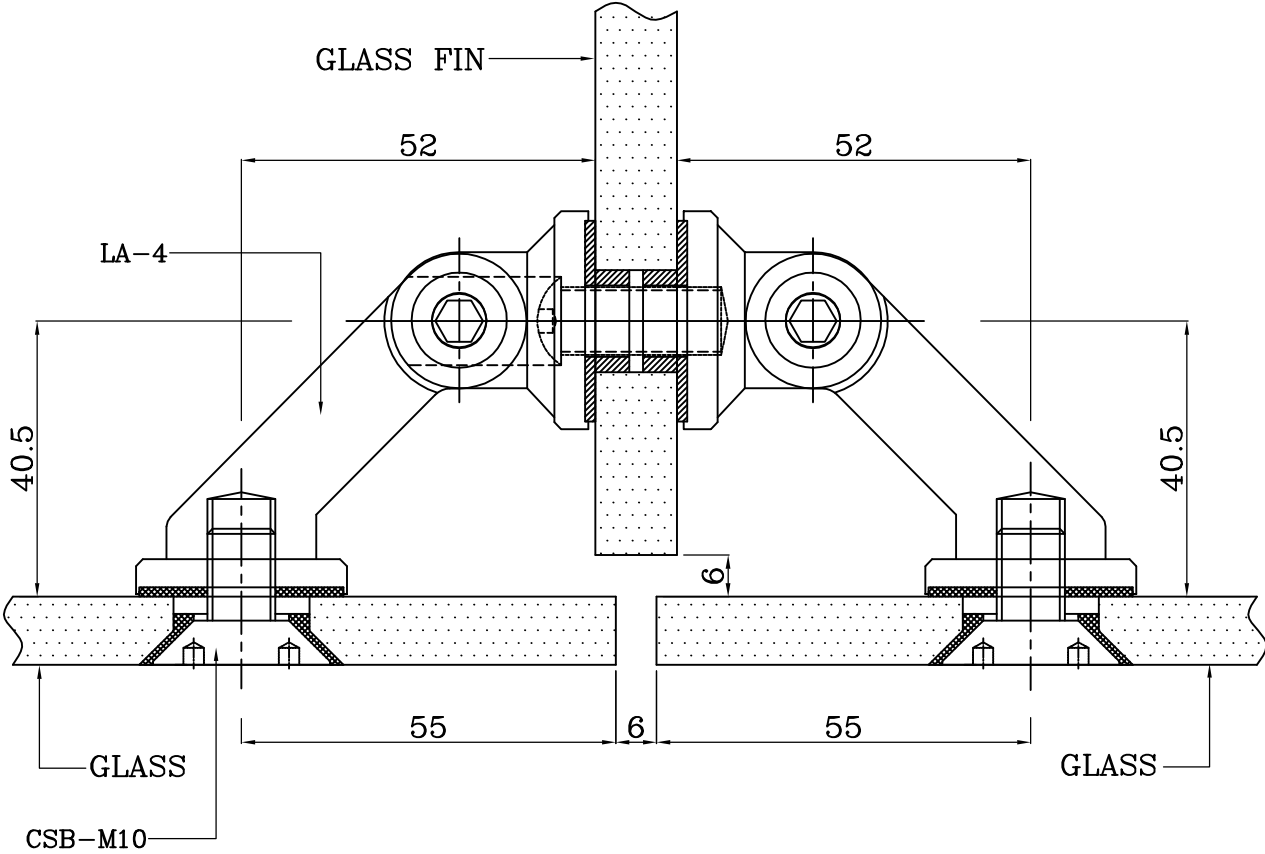

INTERIOR CONNECTOR SYSTEM
Adjustable Glass Fin Connector
ID-AF-GC2

CONNECTOR GLASS TO GLASS FIN (ID-AF-GC2)

INTERIOR CONNECTOR SYSTEM
Adjustable Glass Fin Connector
ID-AF-GC2

CONNECTOR GLASS TO GLASS FIN (ID-AF-GC2)