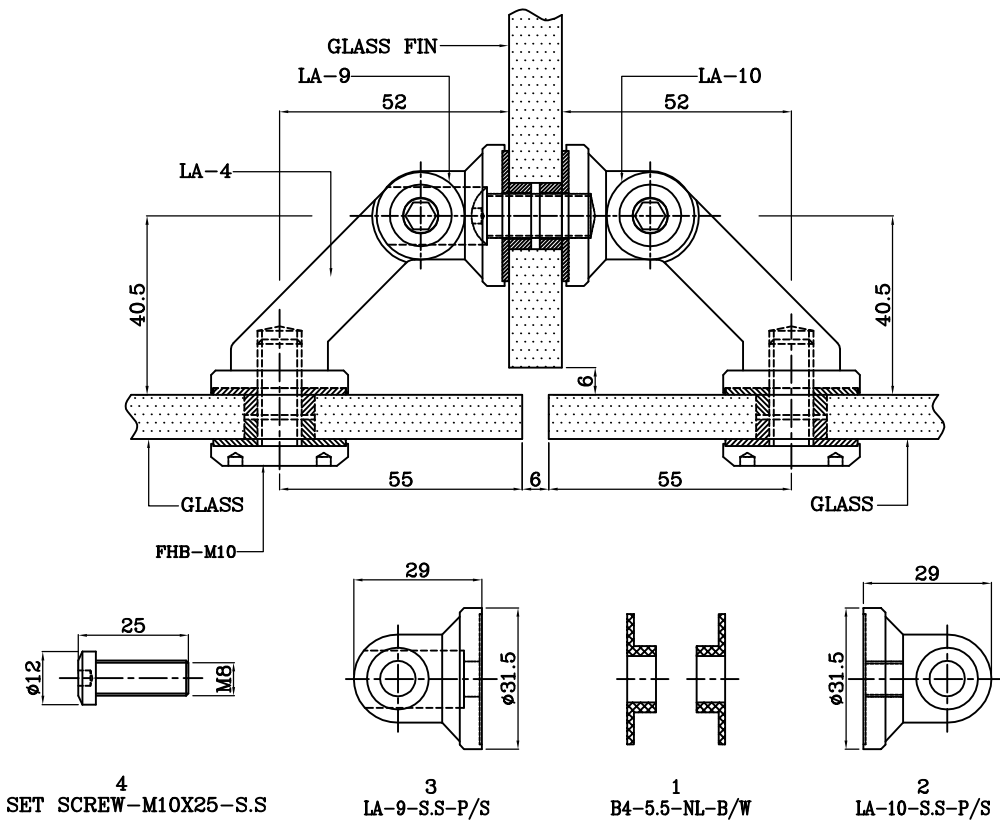

INTERIOR CONNECTOR SYSTEM
Adjustable Glass Fin Connector
ID-AF-GC2

CONNECTOR GLASS TO GLASS FIN (ID-AF-GC2)

INTERIOR CONNECTOR SYSTEM
Adjustable Glass Fin Connector
ID-AF-GC2

CONNECTOR GLASS TO GLASS FIN (ID-AF-GC2)