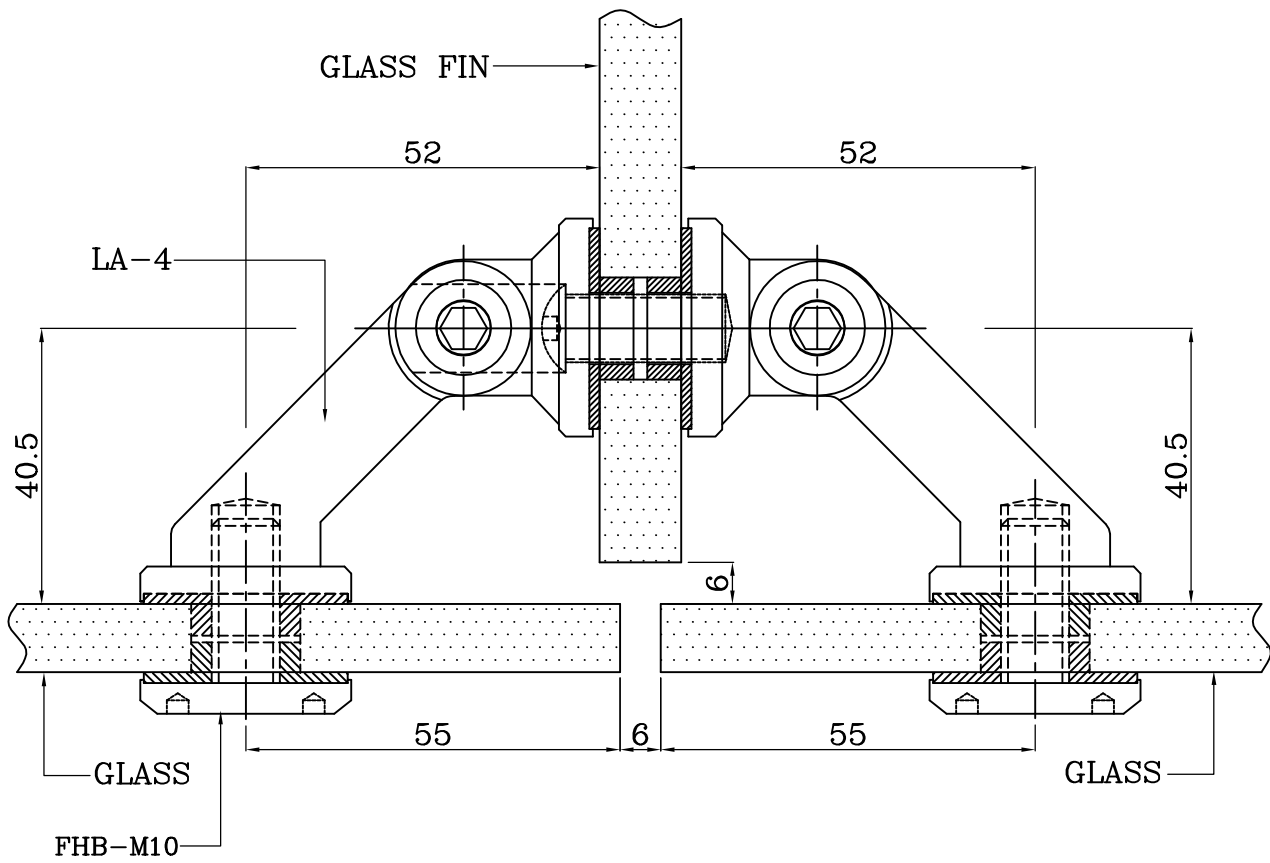

INTERIOR CONNECTOR SYSTEM
Adjustable Glass Fin Connector
ID-AF-GC2

CONNECTOR GLASS TO GLASS FIN (ID-AF-GC2)

INTERIOR CONNECTOR SYSTEM
Adjustable Glass Fin Connector
ID-AF-GC2

CONNECTOR GLASS TO GLASS FIN (ID-AF-GC2)