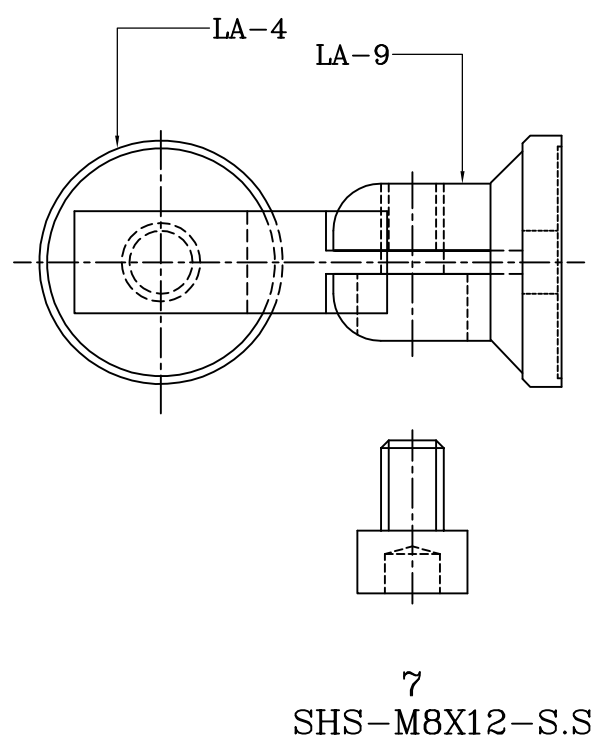

INTERIOR CONNECTOR SYSTEM
Adjustable Glass Fin Connector
ID-AF-GC2

CONNECTOR GLASS TO GLASS FIN (ID-AF-GC2)

INTERIOR CONNECTOR SYSTEM
Adjustable Glass Fin Connector
ID-AF-GC2

CONNECTOR GLASS TO GLASS FIN (ID-AF-GC2)