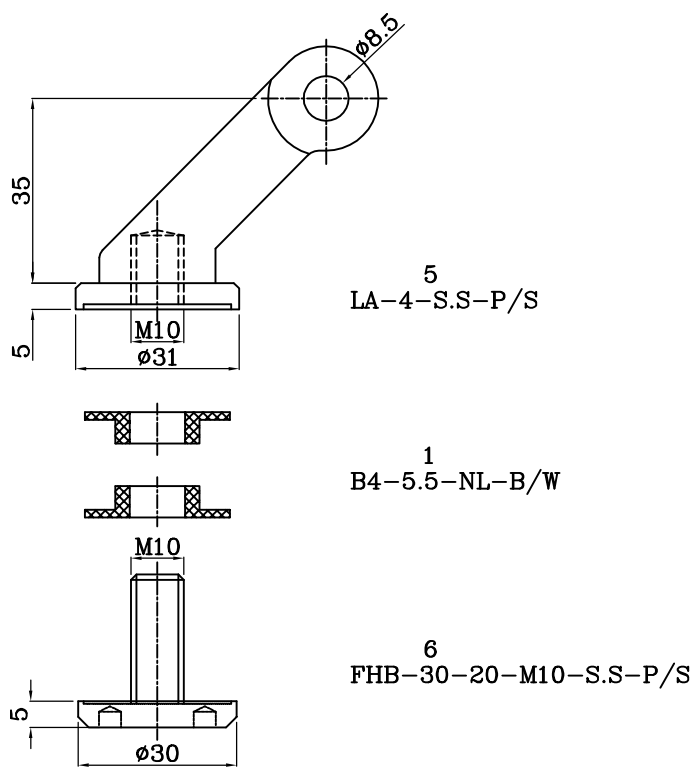

INTERIOR CONNECTOR SYSTEM
Adjustable Glass Fin Connector
ID-AF-GC2

CONNECTOR GLASS TO GLASS FIN (ID-AF-GC2)

INTERIOR CONNECTOR SYSTEM
Adjustable Glass Fin Connector
ID-AF-GC2

CONNECTOR GLASS TO GLASS FIN (ID-AF-GC2)